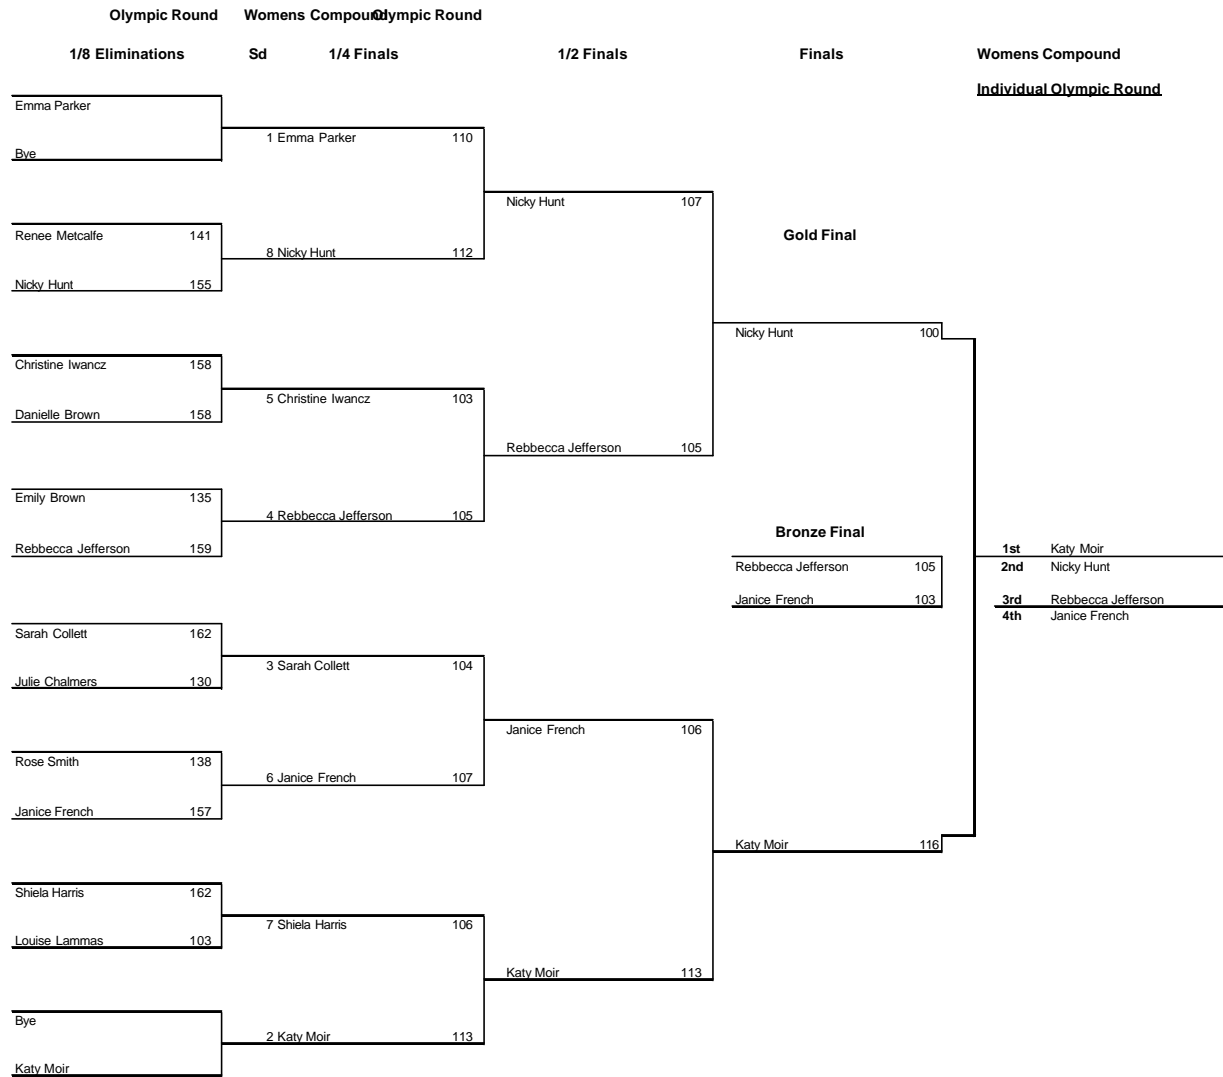

Record Claims

Record claim for a national Barebow record for the FITA 720 has been submitted by Gloria Raczkowski with a score of 362.

Award Claims

	Award claim	Score
Andy Powell	550	551
Emma Alexander	500	514
Renee Metcalf	600	620
Miss Danielle Brown (Jnr)	550	578
Ms Linda Stevenson	500	519
Steven Johnson	550	555
Neil Wells-Richardson	650	661
Ms Leah Innocent	550	553

Tournament Organiser's comments

The tournament officer, Tony Luff, would like to offer his thanks to Andy Barfield, Peter Storrie, Dave Hicken for the scoring and for keeping the computer in order throughout the tournament.

Thanks also go to Clive Jeacock for running the Head to Head; to the work parties who set up the field and who cleared the field after the event. Also to the runners, Carol and Ralph Birch, who gathered up the score cards boards for the Technical Staff inside.

We would also like to thank the Judges for ensuring that the event ran both safely and smoothly. Special thanks must also go to Shirley Radburn, who stepped in at the last moment to cover the absence of one of the judges.

I think that all archers will want to say "Thank you" to the Catering Staff who kept in the inner man satisfied, with food and drink all day.

Last but not least Pete Lowe who kept the Leader board up dated.

Tournament Organiser's details

Mr Tony Luff.

111 Grayswood Avenue,
Chapelfields,
Coventry
CV5 8HJ

Tel : 024 76 677124

Email : tony@meriden-archery.org.uk